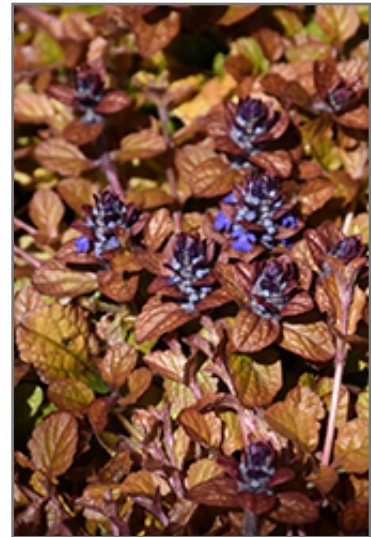

*Feathered Friends Parrot Paradise
Bugleweed flowers
Photo courtesy of NetPS Plant Finder*