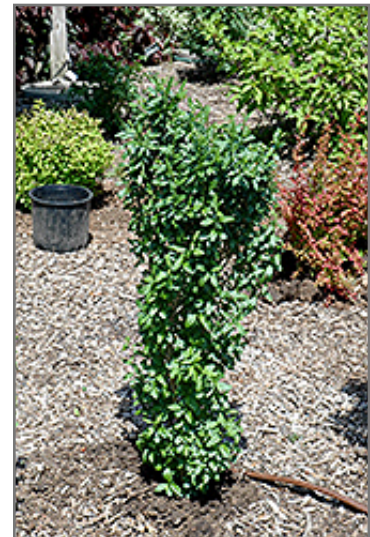

California Privet
Ligustrum ovalifolium

Height: 10 feet

Spread: 10 feet

Sunlight: ○ ●

Hardiness Zone: 4

Description:

One of the toughest hedging shrubs around, able to tolerate many soil conditions and types, and takes pruning extremely well; leaves are semi-evergreen and may fall in winter, creamy flowers are pretty but may not appear on heavily pruned plants

Landscape Attributes

California Privet is a dense multi-stemmed evergreen shrub with an upright spreading habit of growth. Its average texture blends into the landscape, but can be balanced by one or two finer or coarser trees or shrubs for an effective composition.

- Mass Planting
- Hedges/Screening

California Privet foliage
Photo courtesy of NetPS Plant Finder

California Privet
Photo courtesy of NetPS Plant Finder

LANDSCAPE & NURSERY

Planting & Growing

California Privet will grow to be about 10 feet tall at maturity, with a spread of 10 feet. It has a low canopy with a typical clearance of 1 foot from the ground, and is suitable for planting under power lines. It grows at a fast rate, and under ideal conditions can be expected to live for approximately 30 years.